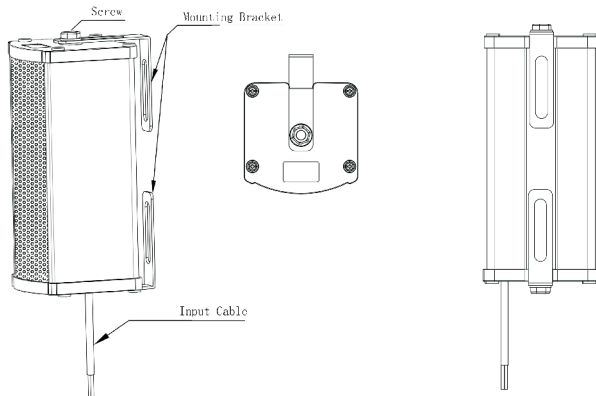

■ Features

- Professional outdoor constant-voltage speakers with 3-inch drivers
- Designed with all-weather materials, moisture-proof, waterproof and UV-resistant
- Greatly simplified installation process using included mount parts
- Drivers utilize 3-inch full-range moisture-proof and waterproof composite material diaphragm, producing warm sound and rich vocals
- Corrosion-resistant aluminum grille cover reduces weight and simplifies installation and maintenance

■ Applications

BGM in high-end retail stores, restaurants, shops, churches, buildings

■ Technical Specifications

Product Type	Professional Column Speaker for Public Address			
Product Model	EB-30	EB-60	EB-100	EB-140
Speaker Power(AES)	30W	60W	100W	140W
Input Voltage	100V	100V	100V	100V
Sensitivity	89dB	90dB	92dB	95dB
Frequency Response	150-16000Hz	150-16000Hz	150-16000Hz	150-16000Hz
Driver Quantity	1	2	4	6
Driver Dimensions	3 inches	3 inches	3 inches	3 inches
External Dimensions (mm)	94.5X92.5X210	94.5X92.5X289	94.5X92.5X486	94.5X92.5X684
Installation Method	Wall mount	Wall mount	Wall mount	Wall mount
Mounting Accessory	L-shape brackets + pack of screws	L-shape brackets + pack of screws	L-shape brackets + pack of screws	L-shape brackets + pack of screws
Product Weight	0.93KG	1.42KG	2.47KG	3.47KG

■ Installation