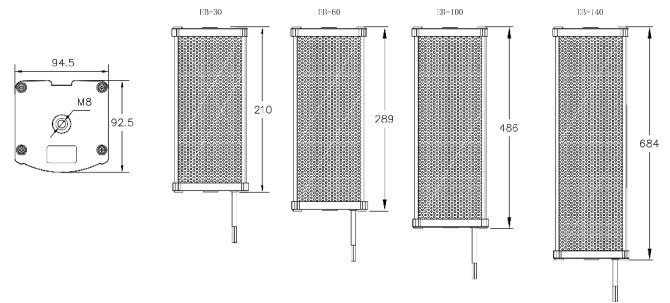

■ Dimensions

■ Safety Instructions

To avoid electric shock, overheat, fire, radiation, explosion, mechanical risk and injury or property loss due to improper use, please read and observe the following items before use:

1. Please check if the power of the connected equipment matches with that of this product before operation. Adjust the volume to proper level during operation. Do not operate at over-power or high-volume level for extended time to avoid product malfunction or hearing impairment.
2. If there is any abnormality during use (e.g., smoke, strange odor), please kill the power switch and unplug from power source, then send the product to the local dealer for repair.
3. Keep this product and its accessories in a dry and ventilated area. Do not store in a humid or dusty area for extended time. Keep away from fire, rain, liquid intrusion, bumping, throwing, vibrating, or from blocking any ventilation openings, to prevent malfunction.
4. The product must, when installed on walls or ceilings, be fixed firmly in place at adequate strength to prevent from falling.
5. Please abide by safety rules during operation. Do not use the product in places prohibited by laws or regulations to avoid accident.